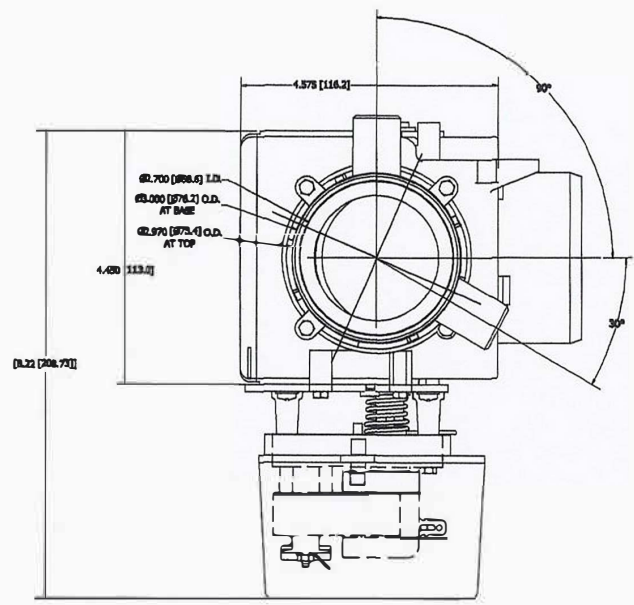

DESIGNER	KH	9/12/16	Depend-O-Drain, Inc.	
CHECKED			TITLE	
OK			MDB-C-3RA	
APPROVED			Normally Closed Ball Valve	
			SIZE	REV
			D	NEW
			SCALE	331223
				NEW
DOD P/N	MOTOR RATING	N.O./A.C.	"A" PORT	"B" PORT
33128521	230V, 50-60HZ .20-17 AMP	N.O.	MOLDED SHUT (SEE NOTE 3)	MOLDED SHUT (SEE NOTE 3)

REVISIONS				
CD BY / DATE	REV	DESCRIPTION	BY	DATE
	NEW	ECN-D1096: RELEASED	KH	9/12/16

- NOTES:
- 1) HOUSING MAT'L = 40% TALC FILLED POLYPROPYLENE.
 - 2) COLOR = YELLOW.
 - 3) PORTS "A" AND "B" ARE MOLDED SHUT WITH A KNOCKOUT
 - 4) SPLASH COVER 900165 IS REQUIRED.